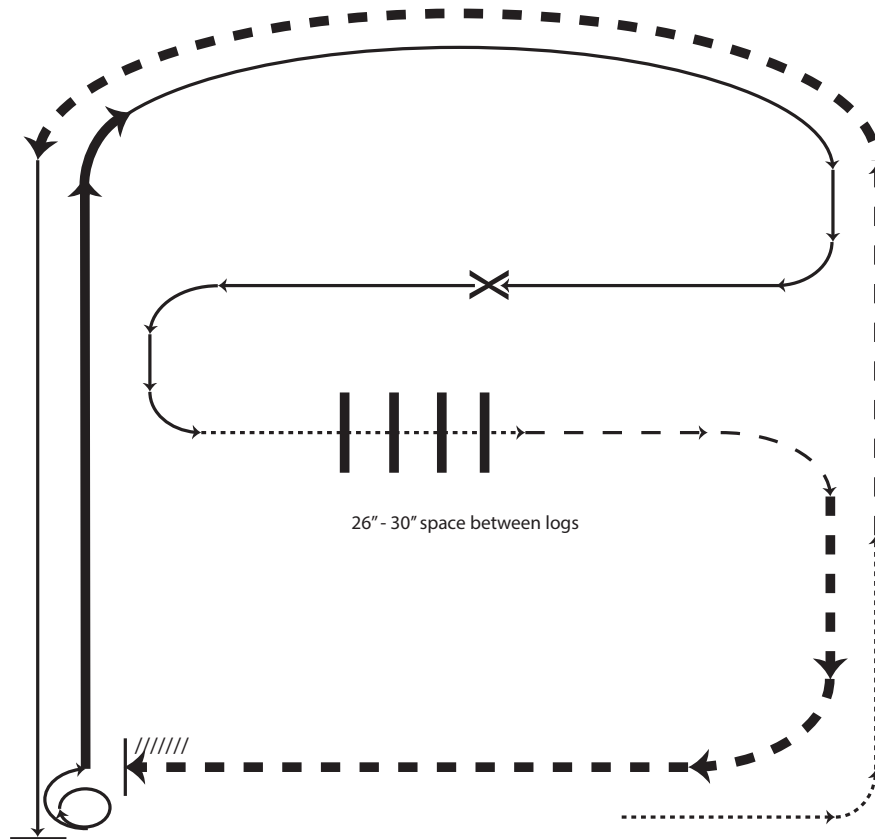

RANCH RIDING - PATTERN 13

101 Arabian Ranch Riding
102 HA/AA Ranch Riding

1. Walk
2. Walk over logs
3. Trot
4. Extended trot serpentine
5. Lope right lead
6. Change leads (simple or flying)
7. Extended lope (left lead), collect lope
8. Stop, 1 1/2 turn, either direction
9. Trot
10. Walk to gate
11. Right hand push gate
12. Walk, lope left lead
13. Stop and back

Note: The drawn description of this pattern is only intended for the general depiction of the pattern. Exhibitors should utilize the arena space to best exhibit their horses.

- X Lead Change
- Walk
- Trot
- - - Ext Trot
- Lope
- — — Ext Lope
- //////// Back

1. Walk
2. Trot
3. Extended trot
4. Left lead lope
5. Stop, 1 1/2 turn right
6. Extended lope
7. Collect to working lope-right lead
8. Change leads (simple or flying)
9. Walk
10. Walk over logs
11. Trot
12. Extended trot
13. Stop and back