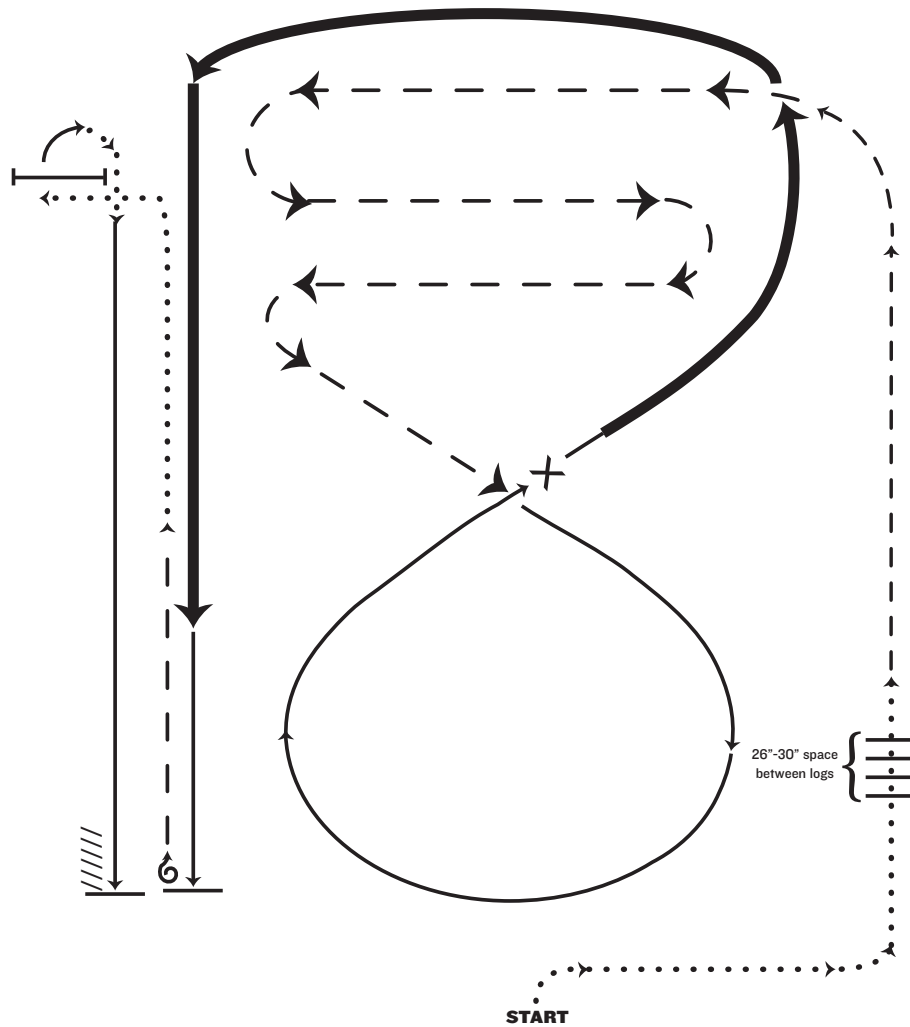

RANCH RIDING - PATTERN 13

101 Arabian Ranch Riding
102 HA/AA Ranch Riding

1. Walk
2. Walk over logs
3. Trot
4. Extended trot serpentine
5. Lope right lead
6. Change leads (simple or flying)
7. Extended lope (left lead), collect lope
8. Stop, 1 1/2 turn, either direction
9. Trot
10. Walk to gate
11. Right hand push gate
12. Walk, lope left lead
13. Stop and back

Note: The drawn description of this pattern is only intended for the general depiction of the pattern. Exhibitors should utilize the arena space to best exhibit their horses.

- X Lead Change
- Walk
- Trot
- - - Ext Trot
- Lope
- — — Ext Lope
- //////// Back

1. Walk
2. Trot
3. Extended trot
4. Left lead lope
5. Stop, 1 1/2 turn right
6. Extended lope
7. Collect to working lope-right lead
8. Change leads (simple or flying)
9. Walk
10. Walk over logs
11. Trot
12. Extended trot
13. Stop and back